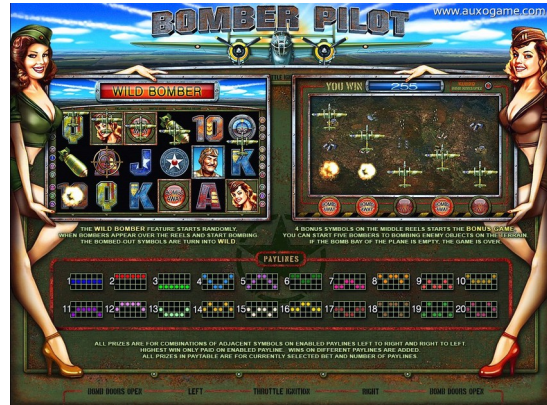

Bomber Pilot

The game is a program with six reels and twenty winning lines, in which the computer simulation of the traditional engine powered reels realised. The purpose of the game is to sort out as many as possible similar symbols on the winning lines.

Free spin

The SCATTER (girl) symbol counts on the whole game field, not just only on the active lines. If three or more SCATTER symbols occur, above the prize, 10 more free spins is the reward. During the free spins, more free spin reward is possible. During free spin Wild Bomber feature starts randomly. When bomber appear over the reels and start bombing. The bombed-out symbols are turn into wild.

Bonus game

Four BONUS (Bombs Away) symbols appears on the middle reels, then the bonus game starts. Up to five bombers start to bombing all enemy objects on the terrain. If all bomb bay are empty, the game is over. The reward on the usual way it can be doubled or credited.

Bets and reward multipliers

The lowest and highest limit of the selectable bet is adjustable by the operator. To see the Paytable press the HOLD4 button or on dual screens it is displayed on the second monitor. The base of the rewards is the line bet, except the SCATTER rewards, it is based on the sum of all bets.